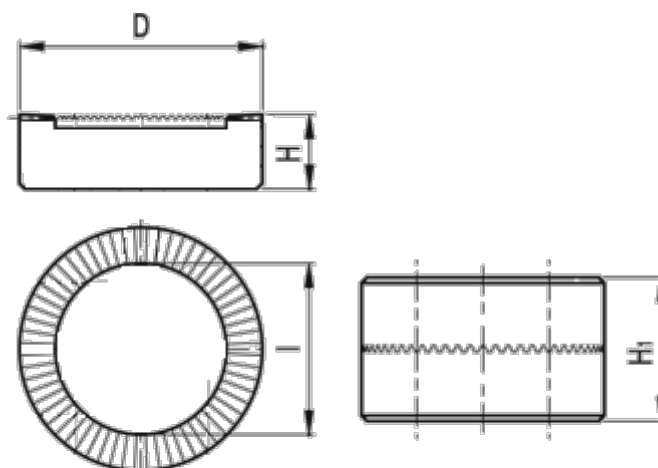

Article number: 206575380

Description: E+G Serrated locking plate
GN 187.4-40-60-E-ST

Measures

D	= 40
H +/-0.9	= 11.5
H1	= 23
l	= 30.0
Number of teeth	= 60